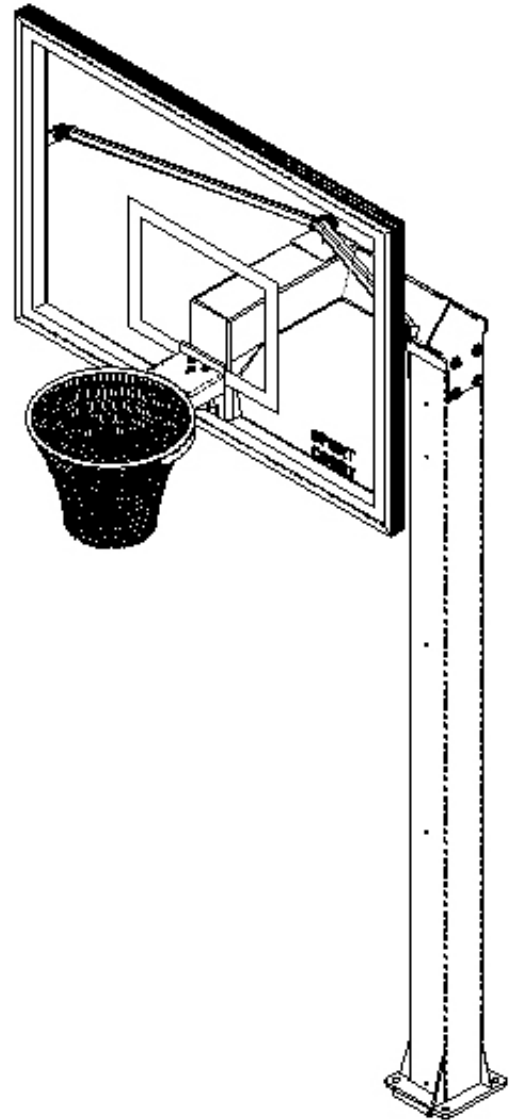

**S P O R T
C O U R T**

**Manufacturer's Specifications
Solid SlamSystem™**

Adjustable Range: 10' Fixed

Pole Size: 6" x 6" x 3/16" Tubing

Backboard Size: 42" x 72" or 42" x 60"
1/2" Acrylic

Arm Size: 6" x 6" x 3/16"

Weight:	Overhang	Backboard	Lbs.
	48"	72"	419
	36"	72"	402
	48"	60"	376
	36"	60"	360

Wind Load: 110 mph Exposure 3

Overhang: 48" or 36" at 10 feet
Measured from front of pole to front of backboard

Paint Process: High Quality Outdoor Grade
Powder Coat with substrate
phosphate protection package

Colors: Black orange peel

Net Hole Locations:	Paddle Net	36"
	Badminton	61"
	Woman's Volleyball	88"
	Men's Volleyball	96"

Standard Features:	Pole Pad	Black
	Backboard Pad	Black

Hoop Options: Professional Flex Rim
Professional Break-Away Rim (optional)