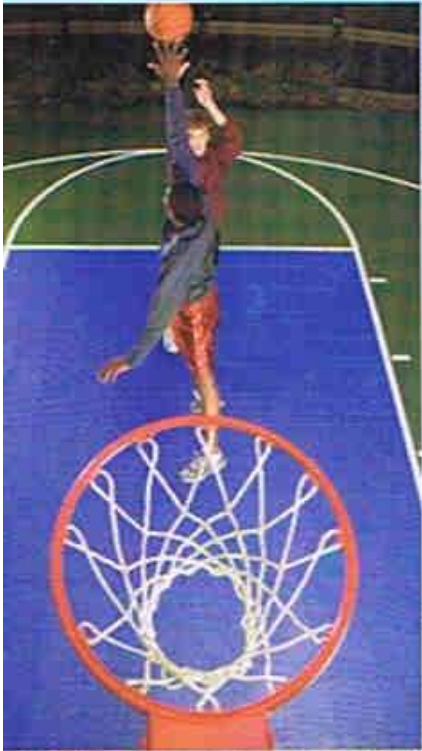

**SPORT
COURT**

Sport Court® Light Systems

Bring on the Night
with Sport Court®
Light Systems.

Court Light

- Wattage 400 or 1000 metal halide bulbs
- Head Options Single, Double or Double Bull Horn
- Pole Size 3.5" x 3.5"
- Height 17'
  Pivoting base makes it easy to change light bulbs